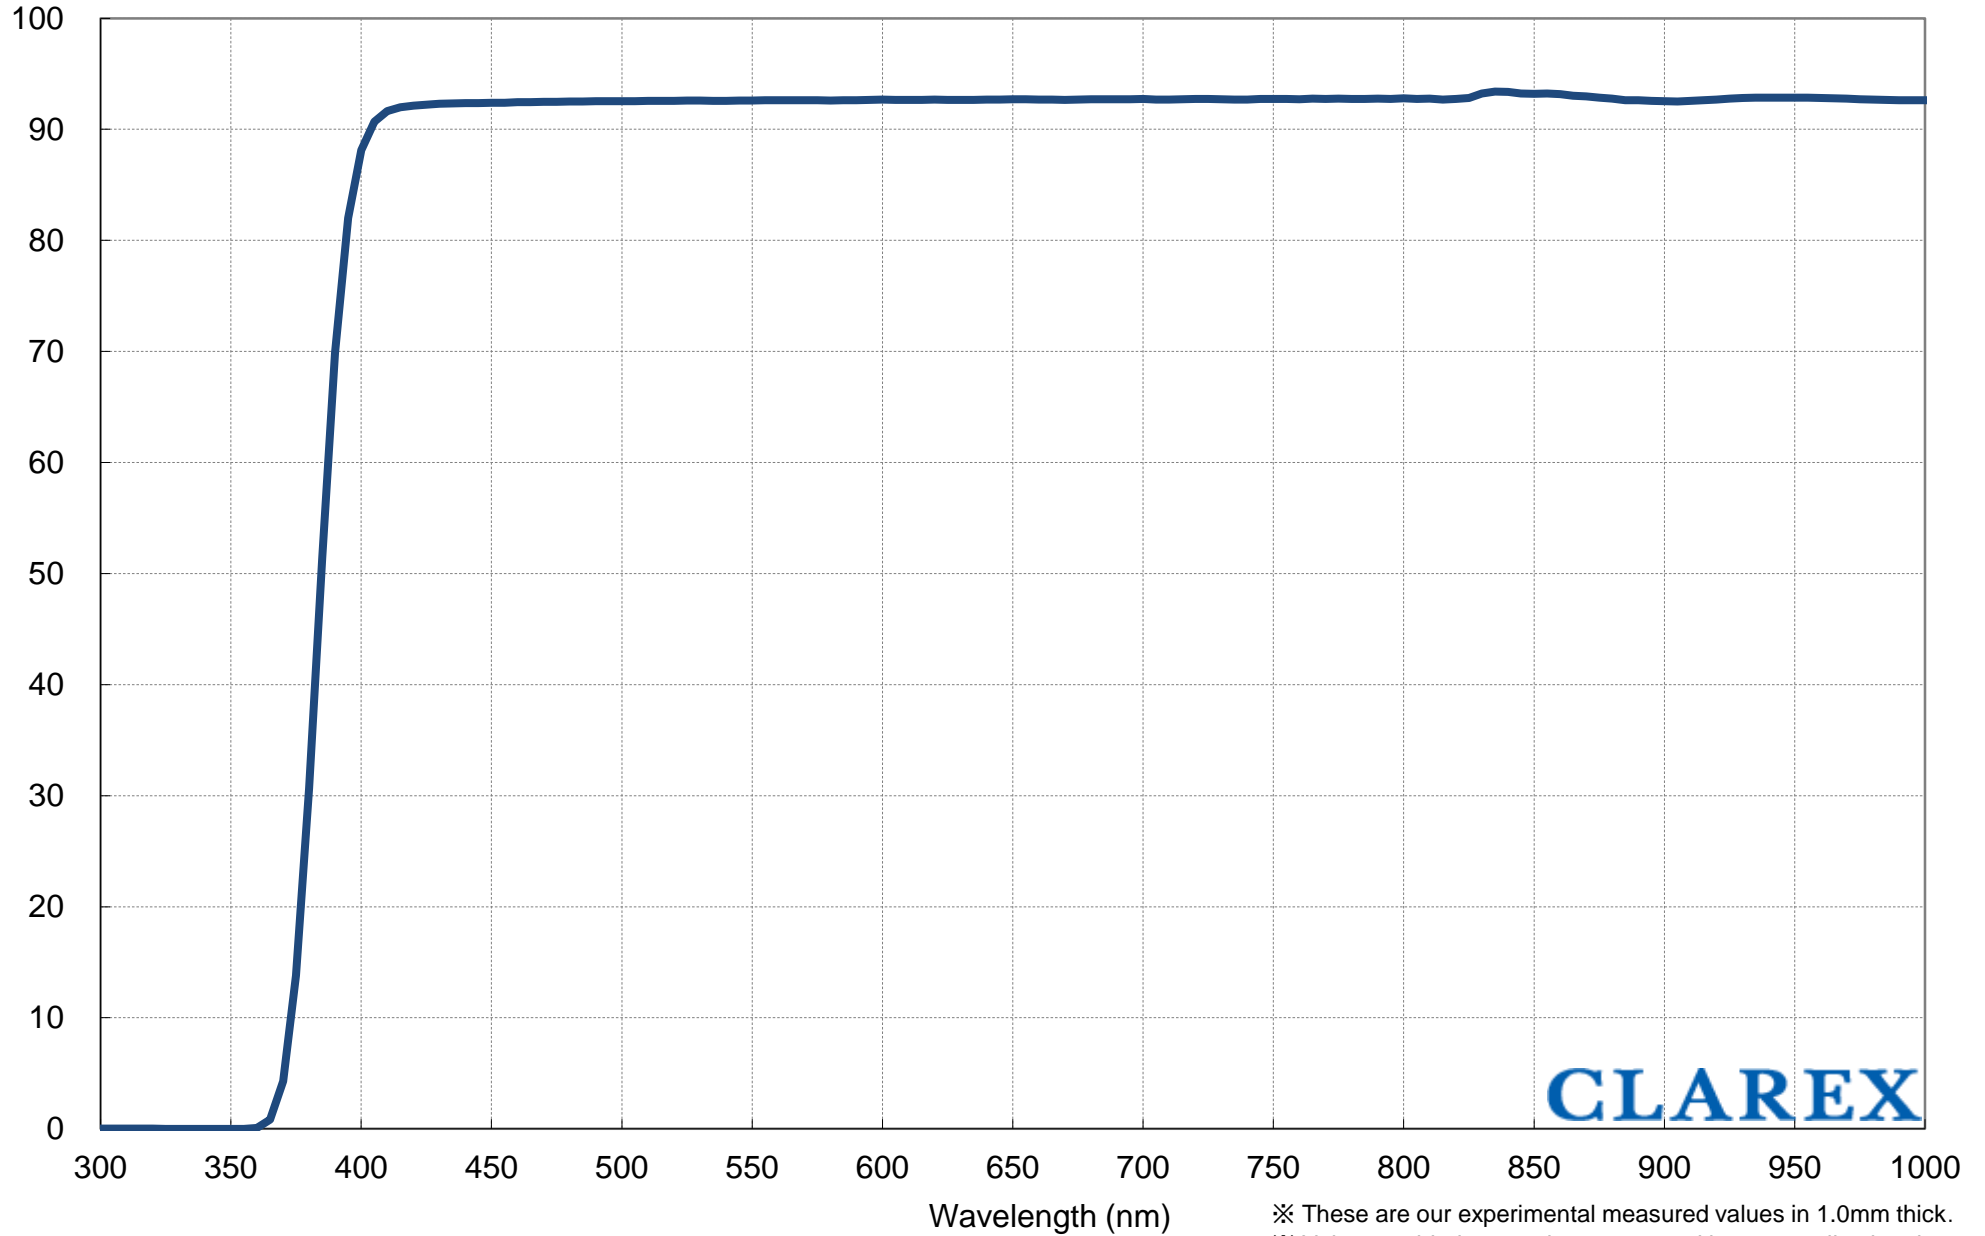

Precision Sheet - Flat 001 (Clear)

Transmission (%)

CLAREX

※ These are our experimental measured values in 1.0mm thick.
※ Value provided cannot be guaranteed in your application due to circumstances beyond our control.